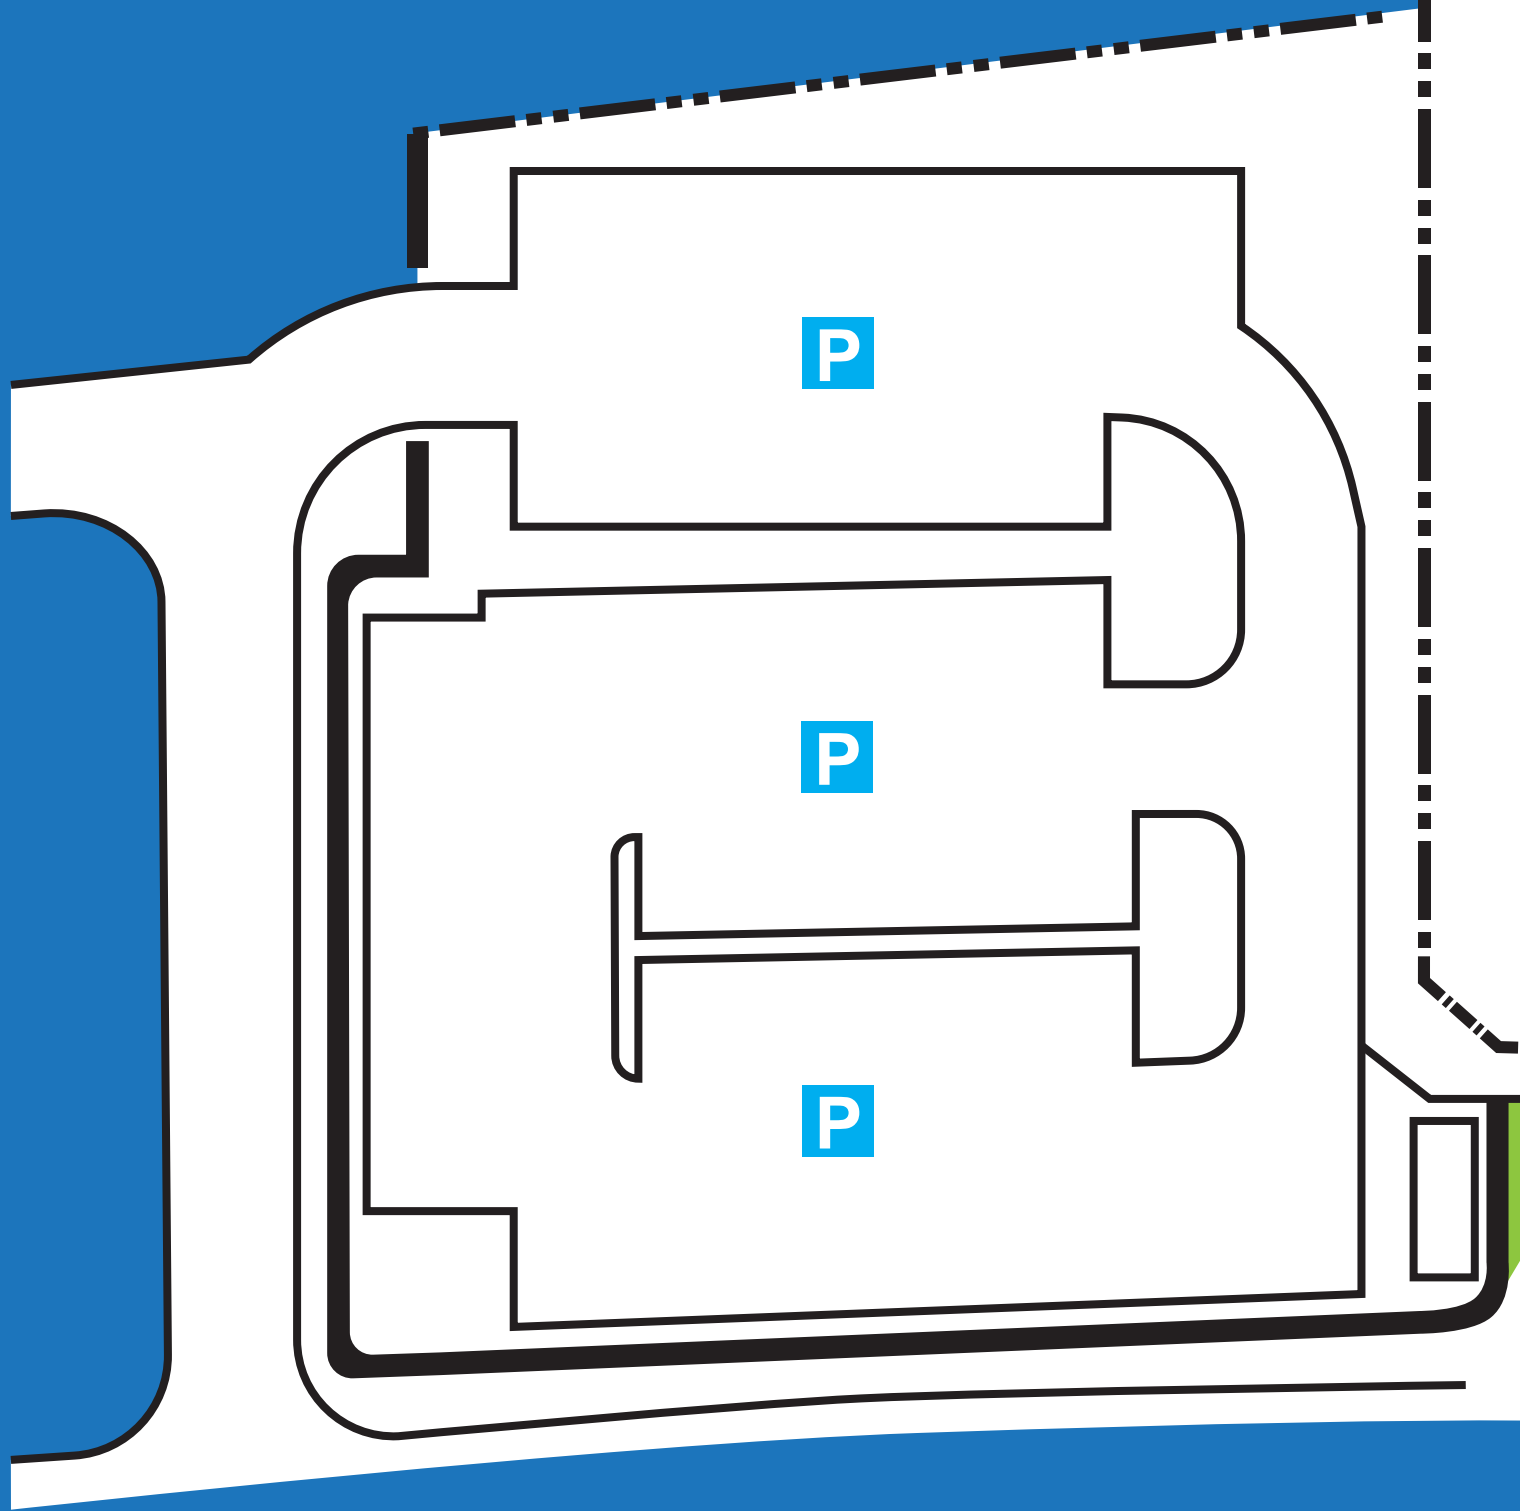

Peterhead Prison Museum

www.PeterheadPrisonMuseum.com

[f /PeterheadPrisonMuseum](https://www.facebook.com/PeterheadPrisonMuseum)

- A. Gatehouse
- B. Shop / Start of Tour
- C. Exercise Pen
- D. D Hall
- E. A Hall
- F. Kitchen
- G. Laundry
- H. Booking in Office
- I. A Frame
- J. Showers
- K. Governor's Room
- L. Segregation Block
- M. Woodwork Area
- N. Tailor Workshop
- O. Life & Family Quarters
- P. Silent Cell
- Q. Hospital
- R. Upper Floor Café
- S. Disabled Lift Access
- T. Railway Carriage
- U. Lifeboat Museum
- V. Railway/Quarry Life Exhibition (Under Development)

- Fire Exit
- Muster Point (Assembly Point B & C)
- ⊕ First Aid
- ♿ Toilets

You
are
here